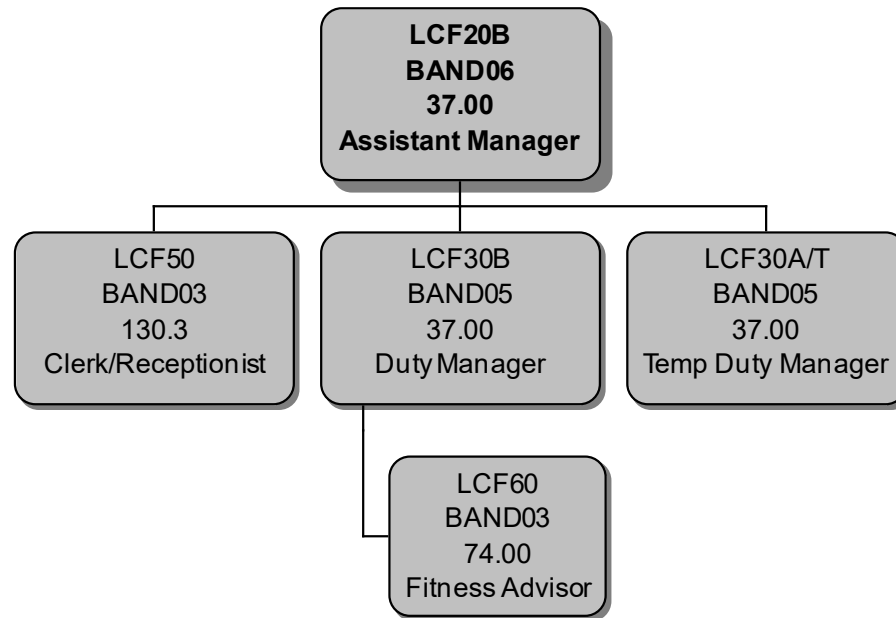

COMMUNITIES & LEISURE

LCF20C
BAND06
37.00
Assistant Manager

LCF80
BAND03
132.2 hrs
Centre Attendants

LCF40
BAND04
217.75 hrs
Leisure Attendant

LCF45
BAND03
8 hrs
Swimming Teaching Assistant

LCF30
BAND05
37.0
Duty Manager

LCF90
BAND03
37.0
Cleaners