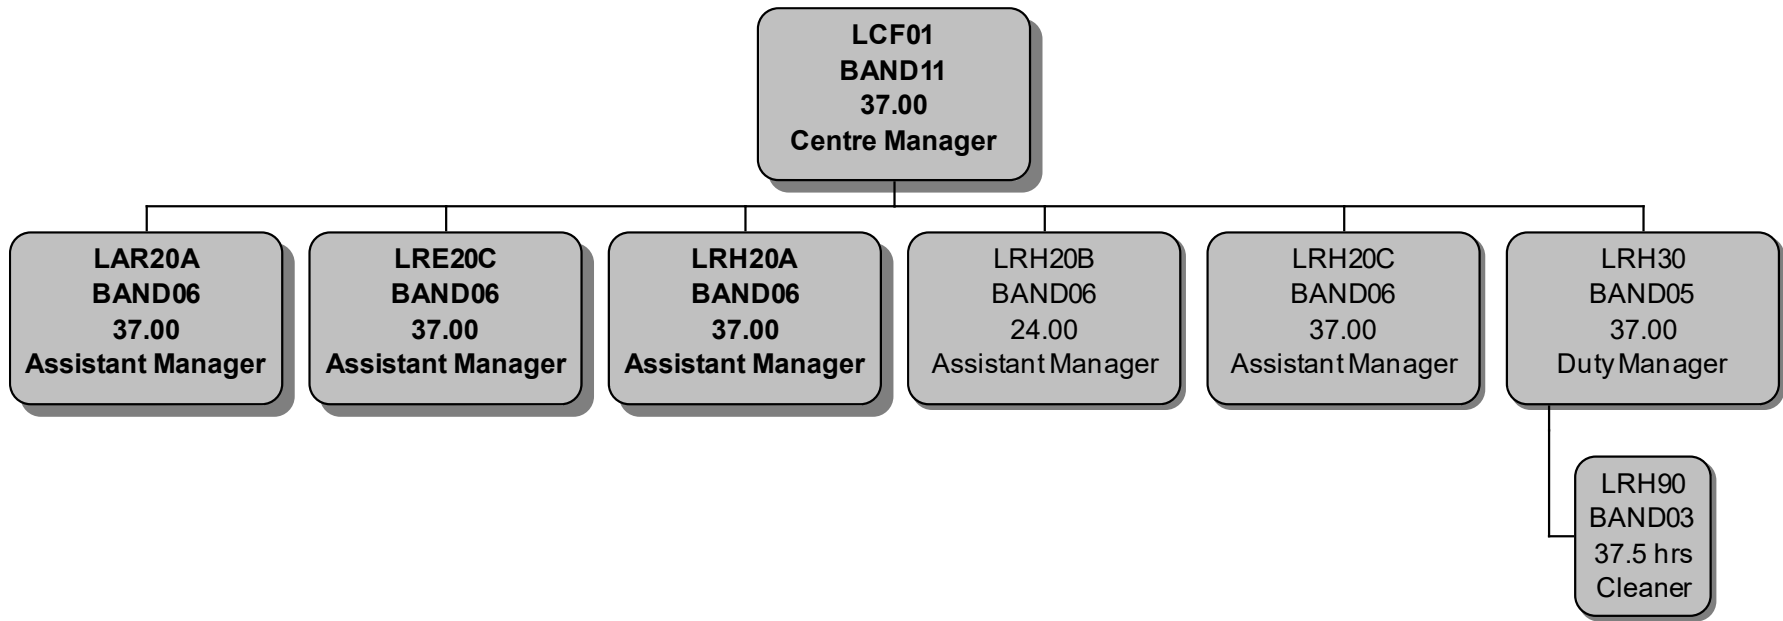

COMMUNITIES & LEISURE

LCF20C
BAND06
37.00
Assistant Manager

LCF80
BAND03
132.2 hrs
Centre Attendants

LCF40
BAND04
217.75 hrs
Leisure Attendant

LCF45
BAND03
8 hrs
Swimming Teaching Assistant

LCF30
BAND05
37.0
Duty Manager

LCF90
BAND03
37.0
Cleaners