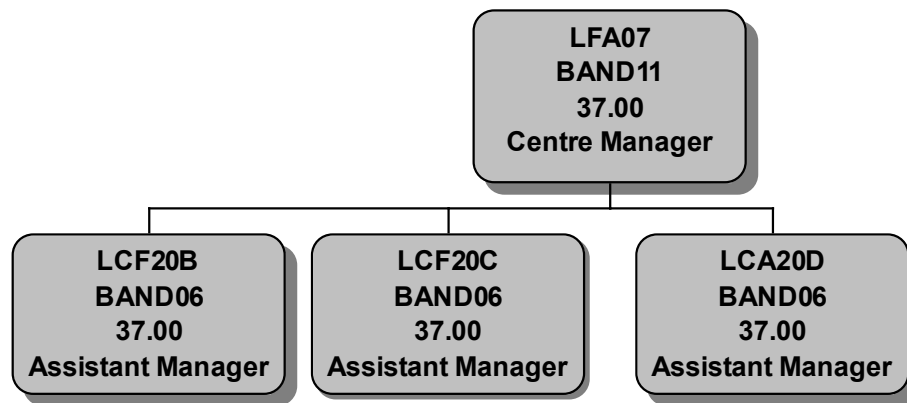

COMMUNITIES & LEISURE

LCF20C
BAND06
37.00
Assistant Manager

LCF80
BAND03
132.2 hrs
Centre Attendants

LCF40
BAND04
217.75 hrs
Leisure Attendant

LCF45
BAND03
8 hrs
Swimming Teaching Assistant

LCF30
BAND05
37.0
Duty Manager