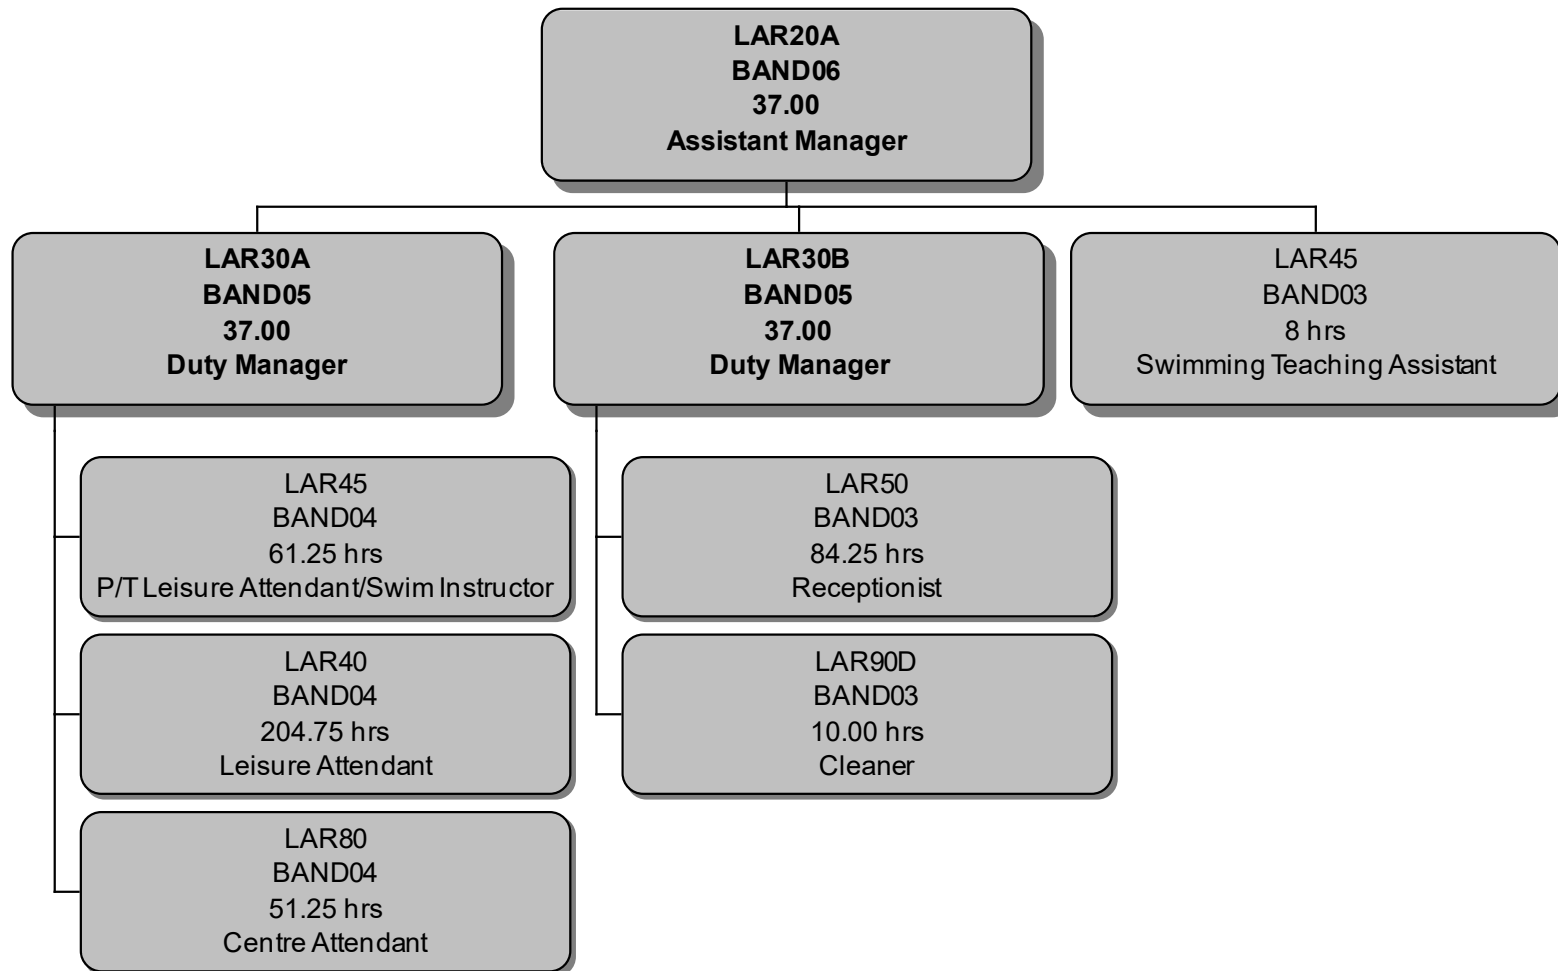

COMMUNITIES & LEISURE

LCF20C
BAND06
37.00
Assistant Manager

LCF80
BAND03
132.2 hrs
Centre Attendants

LCF40
BAND04
217.75 hrs
Leisure Attendant

LCF45
BAND03
8 hrs
Swimming Teaching Assistant

LCF30
BAND05
37.0
Duty Manager

LCF90
BAND03
37.0
Cleaners