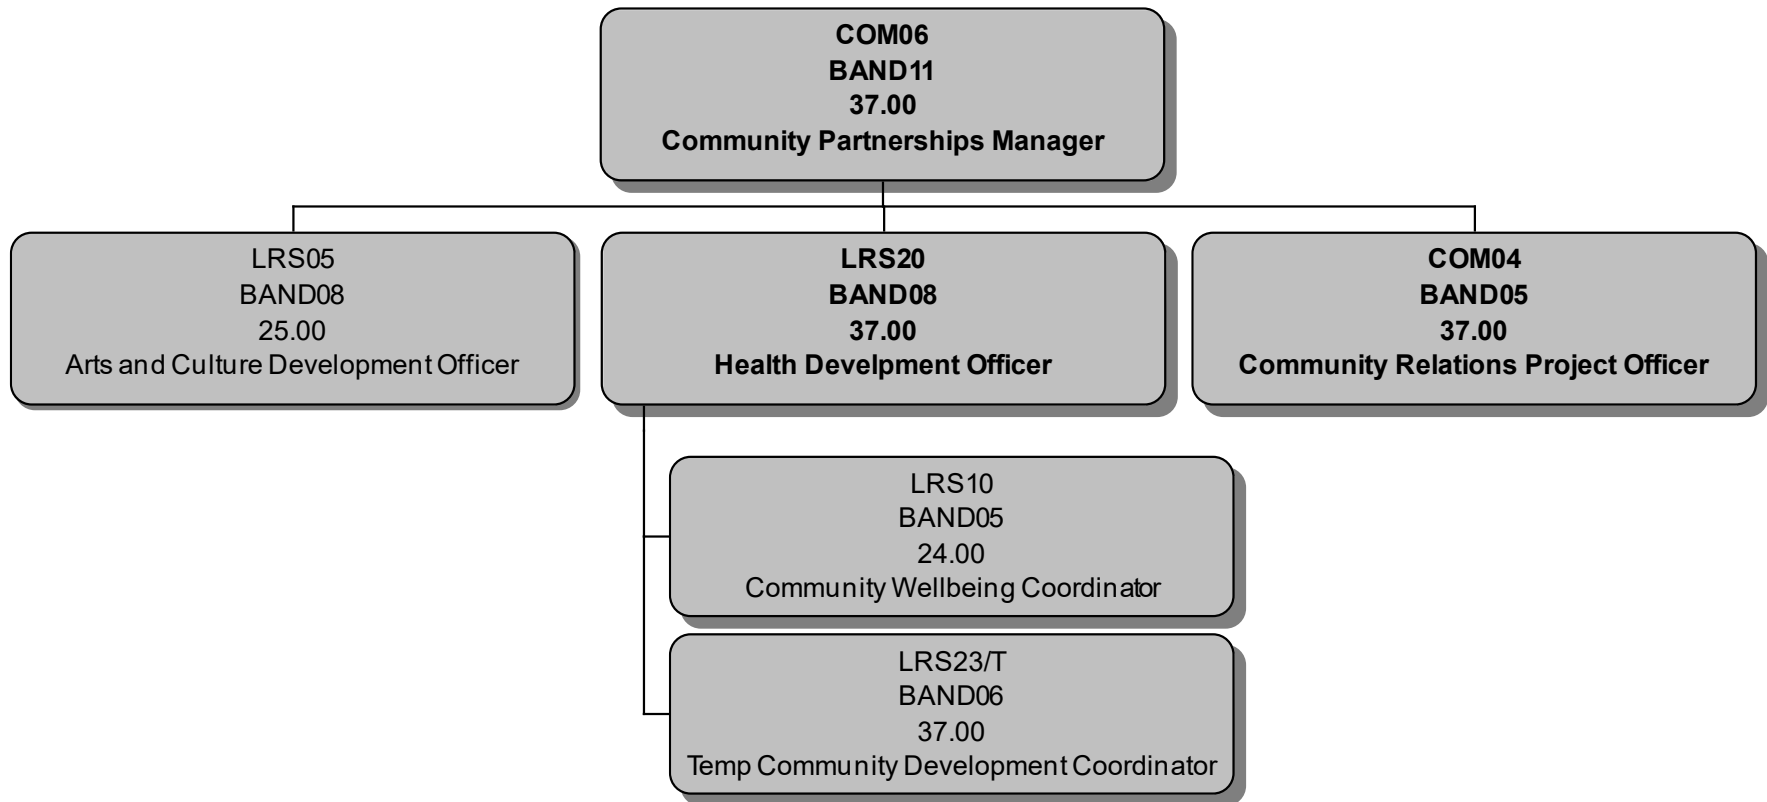

COMMUNITIES & LEISURE

LCF20C
BAND06
37.00
Assistant Manager

LCF80
BAND03
132.2 hrs
Centre Attendants

LCF40
BAND04
217.75 hrs
Leisure Attendant

LCF45
BAND03
8 hrs
Swimming Teaching Assistant

LCF30
BAND05
37.0
Duty Manager