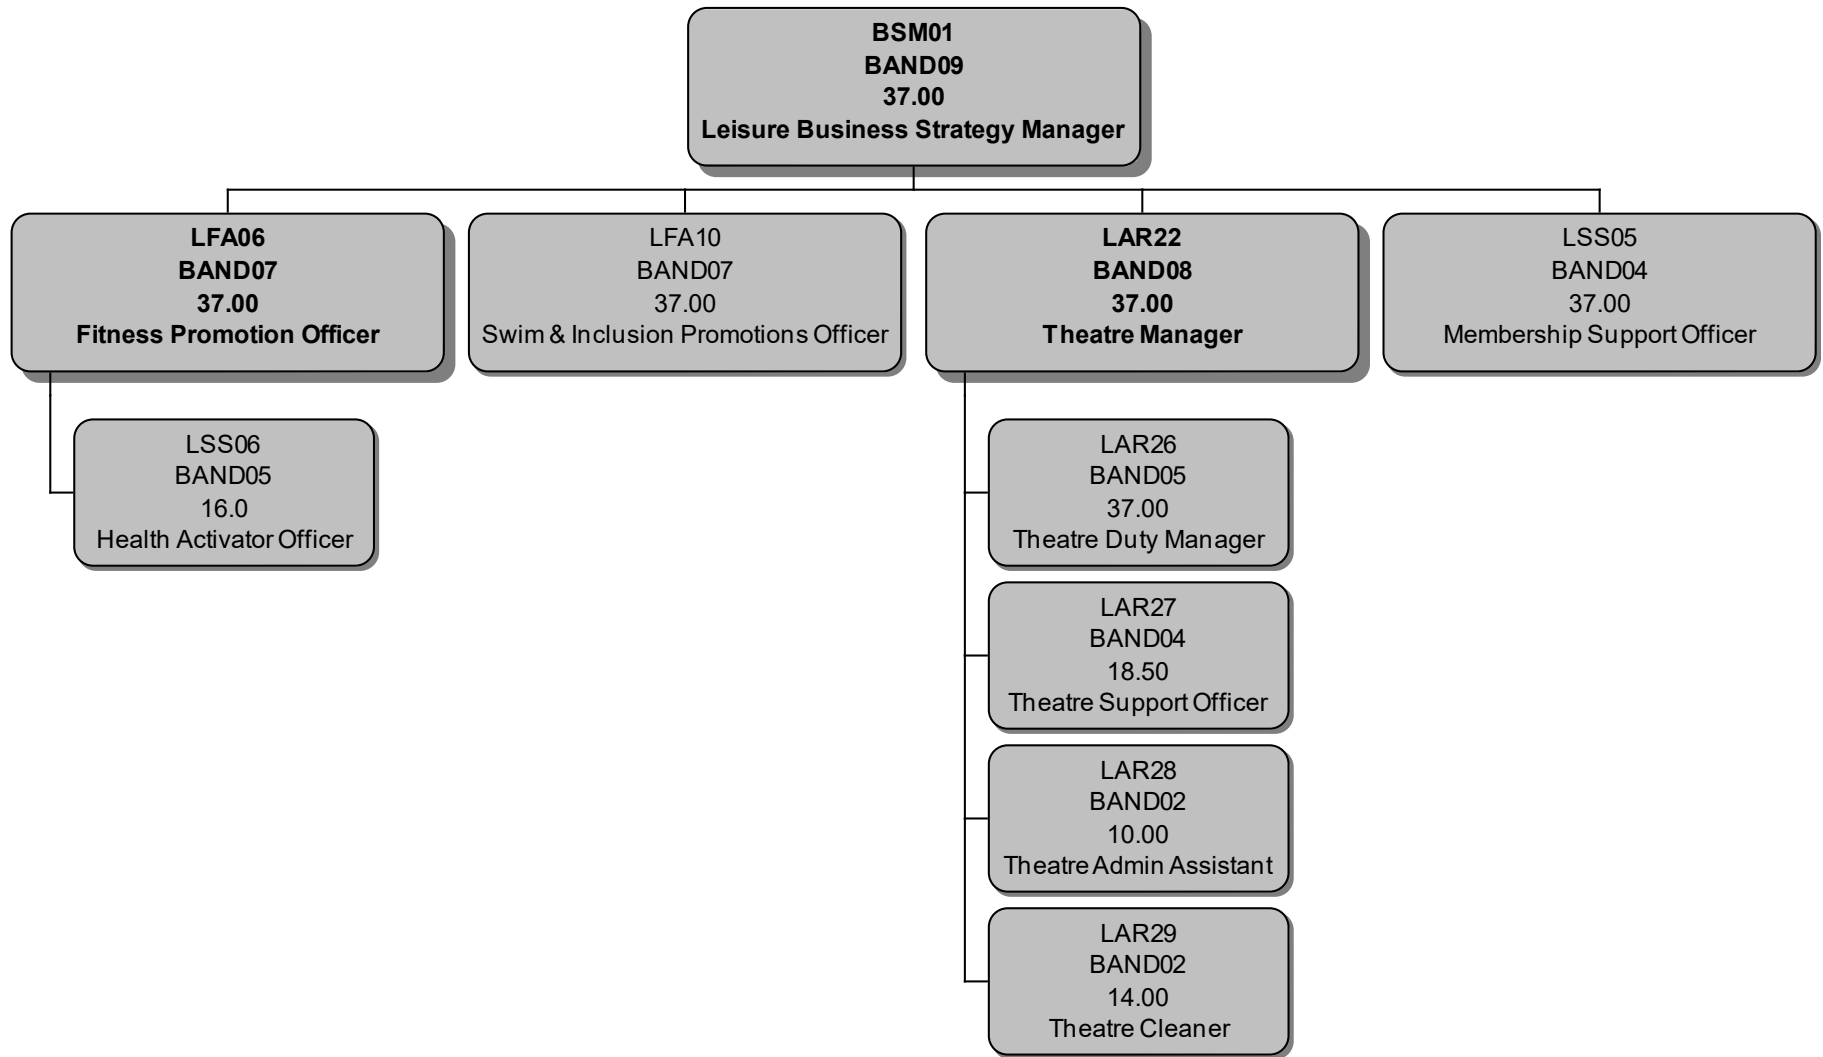

COMMUNITIES & LEISURE

LCF20C
BAND06
37.00
Assistant Manager

LCF80
BAND03
132.2 hrs
Centre Attendants

LCF40
BAND04
217.75 hrs
Leisure Attendant

LCF45
BAND03
8 hrs
Swimming Teaching Assistant

LCF30
BAND05
37.0
Duty Manager

LCF90
BAND03
37.0
Cleaners