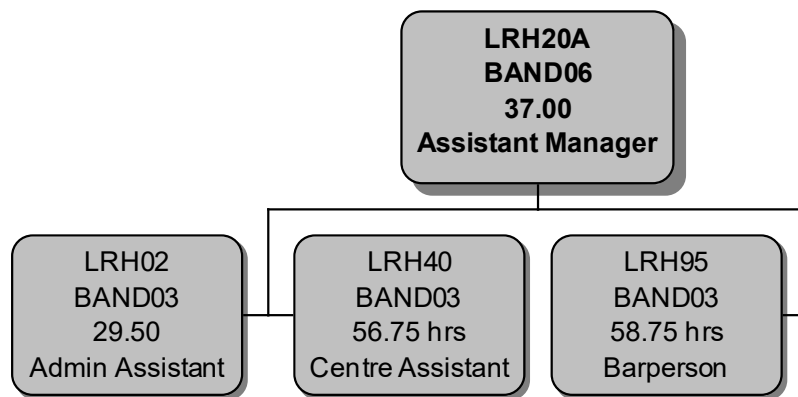

COMMUNITIES & LEISURE

LCF20C
BAND06
37.00
Assistant Manager

LCF80
BAND03
132.2 hrs
Centre Attendants

LCF40
BAND04
217.75 hrs
Leisure Attendant

LCF45
BAND03
8 hrs
Swimming Teaching Assistant

LCF30
BAND05
37.0
Duty Manager