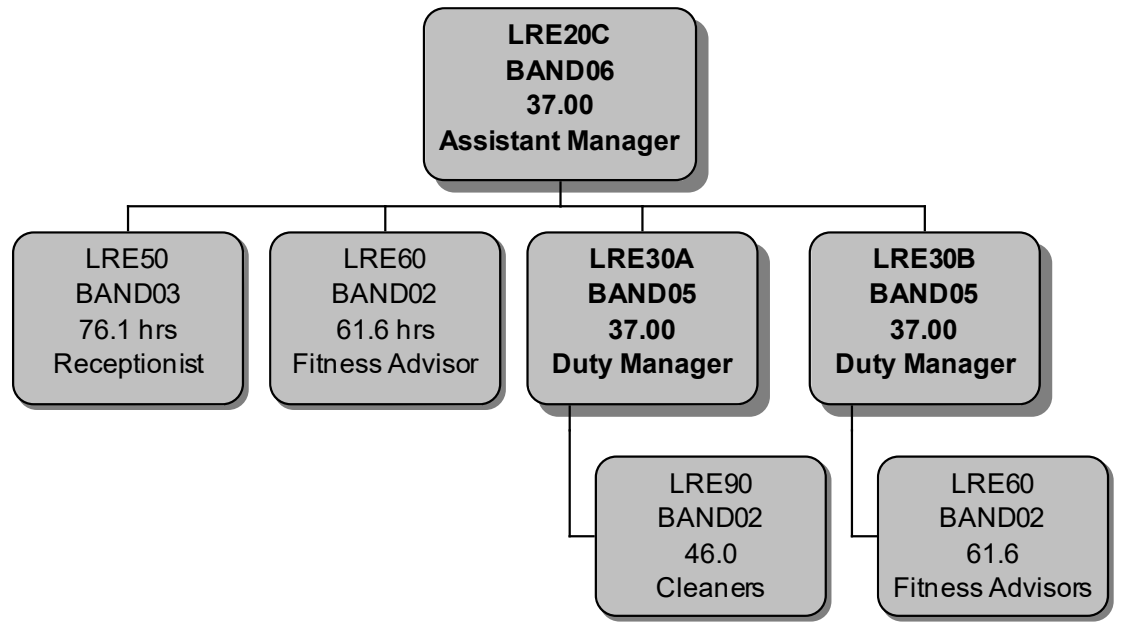

COMMUNITIES & LEISURE

LCF20C
BAND06
37.00
Assistant Manager

LCF80
BAND03
132.2 hrs
Centre Attendants

LCF40
BAND04
217.75 hrs
Leisure Attendant

LCF45
BAND03
8 hrs
Swimming Teaching Assistant

LCF30
BAND05
37.0
Duty Manager

LCF90
BAND03
37.0
Cleaners