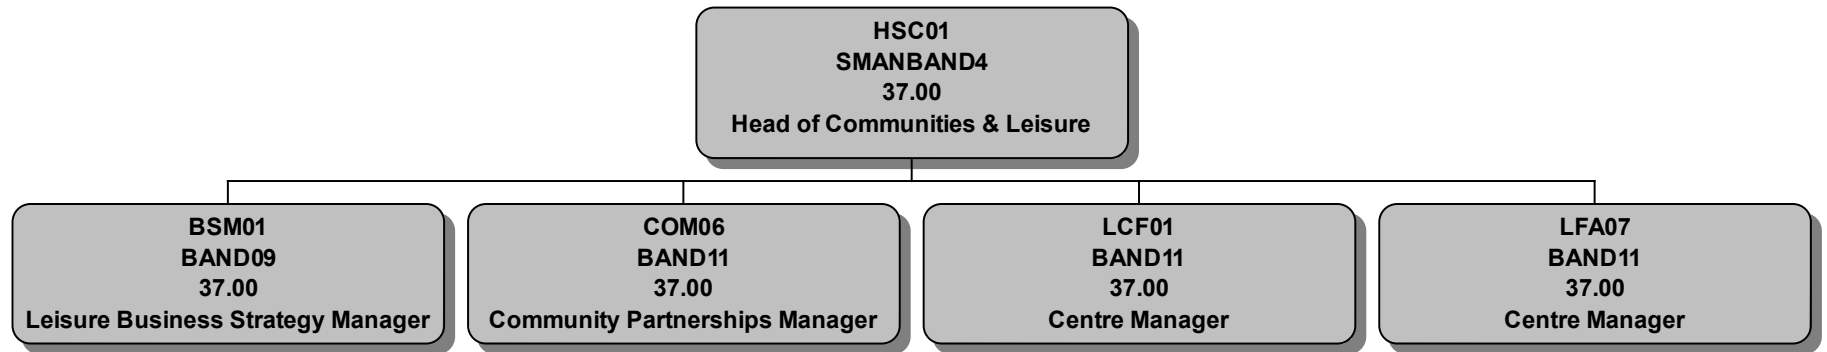

COMMUNITIES & LEISURE

LCF20C
BAND06
37.00
Assistant Manager

LCF80
BAND03
132.2 hrs
Centre Attendants

LCF40
BAND04
217.75 hrs
Leisure Attendant

LCF45
BAND03
8 hrs
Swimming Teaching Assistant

LCF30
BAND05
37.0
Duty Manager